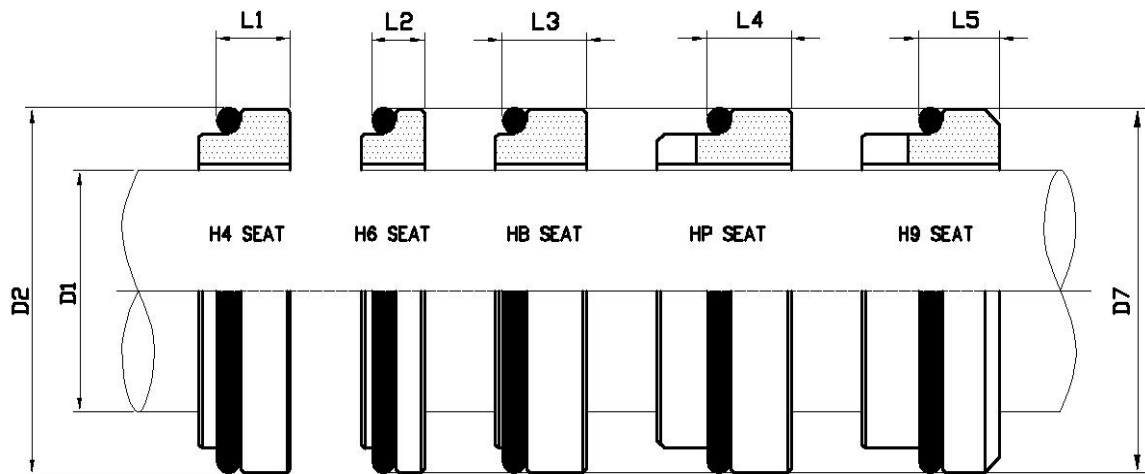

# METRIC SEAT

**H4 seat equivalent to G4 seat**

**H6 seat equivalent to G6 seat**

**H9 seat equivalent to G9 seat**

**HB seat equivalent to BO seat**

**HP seat equivalent to BP seat**

## Materials available

**Seat:** ceramic, SICTV

**Elastomer:** nitrile, viton, EPD

	D1	D2	L1	L2	L3=L4	L5	D7
10mm	10mm	19.2	6.6	6.6		10.0	21
12mm	12mm	21.6	5.6	6.6		10.0	23
14mm	14mm	24.6	5.6	6.6	12.0	10.0	25
15mm	15mm	24.6	6.6				
16mm	16mm	28.0	7.5	6.6	12.0	10.0	27
18mm	18mm	30.0	8.0	7.5	13.5	11.5	33
20mm	20mm	35.0	7.5	7.5	13.5	11.5	35
22mm	22mm	35.0	7.5	7.5	13.5	11.5	37
24mm	24mm	38.0	7.5	7.5	13.3	11.5	39
25mm	25mm	38.0	7.5	7.5	13.0	11.5	40
28mm	28mm	42.0	9.0	7.5	12.5	11.5	43
30mm	30mm	45.0	10.5	7.5	12.0	11.5	45
32mm	32mm	48.0	10.5	7.5	12.0	11.5	48
33mm	33mm	50.0	11.0	7.5	12.0	11.5	48
35mm	35mm	52.0	11.0	7.5	12.0	11.5	50
38mm	38mm	55.0	10.3	9.0	13.0	14.0	56
40mm	40mm	58.0	10.8	9.0	13.0	14.0	58
43mm	43mm	62.0	12.0	9.0	13.0	14.0	61
45mm	45mm	64.0	11.6	9.0	13.0	14.0	63
48mm	48mm	68.4	11.6	9.0	13.0	14.0	66
50mm	50mm	69.3	11.6	9.5	13.5	15.0	70
53mm	53mm	72.3	12.3	11.0	13.5	15.0	73
55mm	55mm	75.4	13.3	11.0	13.5	15.0	75
58mm	58mm	78.4	13.3	11.0	13.5	15.0	78
60mm	60mm	80.4	13.3	11.0	13.5	15.0	80
65mm	65mm	85.4	13.0	11.0	13.5	15.0	85
68mm	68mm	91.5	13.7	11.3	13.5	18.0	90
70mm	70mm	92.0	13.0	11.3	14.5	18.0	92
75mm	75mm	99.0	14.0	11.3	14.5	18.0	97
80mm	80mm	104.0	15.0	12.0	15.0	18.2	105
85mm	85mm	109.0	14.8	14.0	15.0	18.2	110
90mm	90mm	114.0	14.8	14.0	15.0	18.2	115
95mm	95mm	120.3	15.8	14.0	15.0	17.2	120
100mm	100mm	123.3	15.8	14.0	15.0	17.2	125